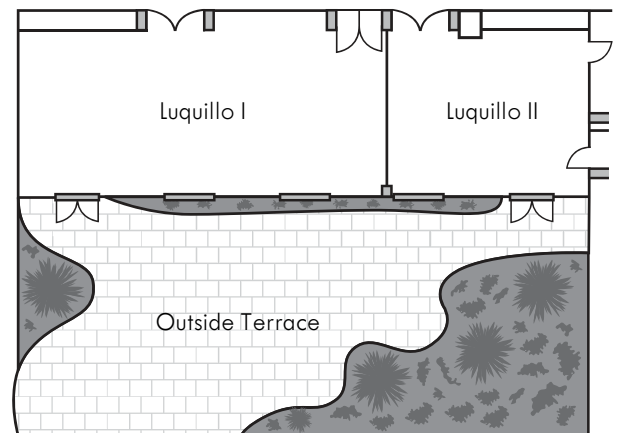

REWARDING STAYS

Fairfield by Marriott Luquillo Beach is part of Marriott Rewards®, the world's leading loyalty program. Marriott Rewards members earn points for every eligible stay while enjoying our lowest rates and access to once-in-a-lifetime experiences.