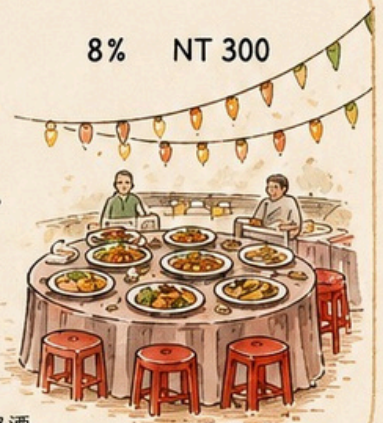

8 Ban-Doh Nights 辦桌人生

8% NT 300

Taiwan Banquet Style | 台式辦桌

“芭樂柳橙汁、台啤與麥茶，還原台灣辦桌裡最熱鬧的人情味。”

A sparkling cocktail inspired by Taiwan's iconic roadside banquet culture.

-  Guava Juice | 芭樂汁
-  Orange Juice | 柳橙汁
-  Barley Tea | 麥茶
-  Taiwan Beer 18 Days | 18天台灣生啤酒