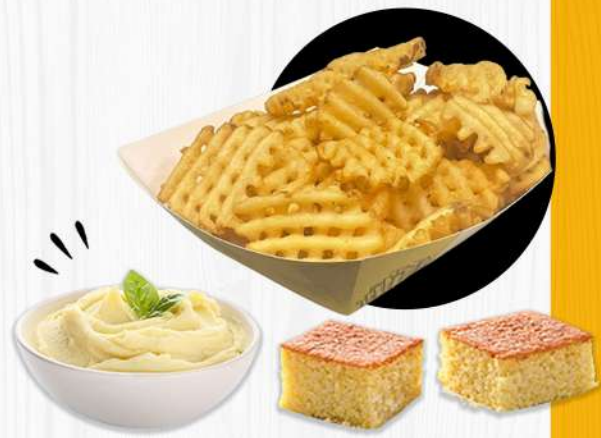

LUNCH TIME SPECIAL

(11 AM - 3 PM, MON TO FRI)

- **2PC CHICKEN** (Leg & Thigh) **\$8.⁹⁹**
(With Fries & Drink)
- **OH MY THIGH** **\$8.⁹⁹**
(With Fries & Drink)
- **GOLDEN CRUNCH SANDWICH** **\$8.⁹⁹**
(With Fries & Drink)
- **2 TENDERS & WAFFLES** **\$9.⁹⁹**
(With Drink)